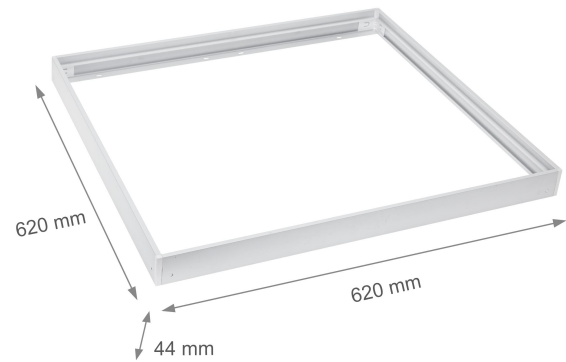

ACC+035070_FRAME

ACC+035070_FRAME

Technical data

Code ACC+035070_FRAME
Housing material ALU+PLASTIC
Dimension (AxBxC) 625x625x43 mm

Related documents

 Declaration of Conformity