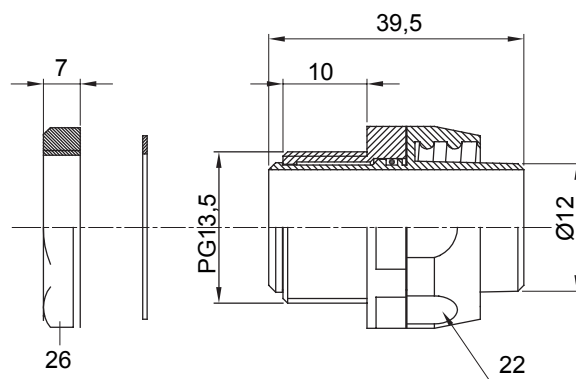

Product Data Sheet

DX54513

DF Range

Straight and revolving coupling device for sheath with IP54 protection degree.

Colour	Black RAL 9005	IP degree	IP54
PG pitch	13.5	Sheath Ø (mm)	12
Type	Revolving	Electrocod	210

DIMENSIONAL

TECHNICAL SYMBOLOGY

IP

IP54

STANDARDS/APPROVALS