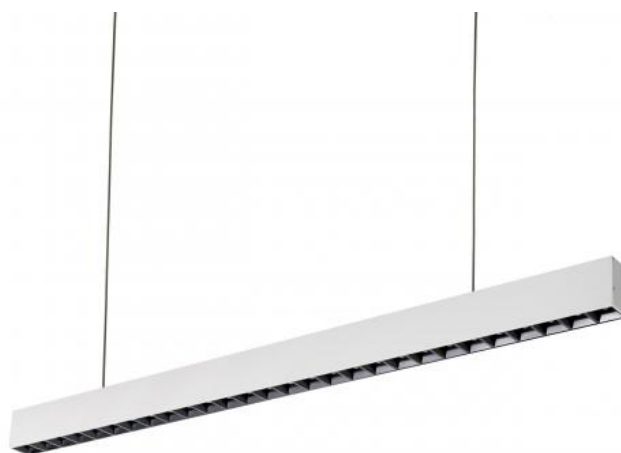

ALLDAY INSPIRE ONE

WQJP07910

See
more

LED luminaire ALLDAY INSPIRE ONE, with a power of 30 W, high light efficacy 125 lm/W. It is part of the ALLDAY INSPIRE series, which is characterised by modern design, high-quality materials and a wide range of components and accessories that allow for the personalisation of the luminaires. It is made of high-quality components, supported by a 5-year warranty. It also stands out for its very high colour rendering index RA>90. Lights up with neutral light - the most universal colour (4000K), which is suitable for the rooms we use on a daily basis, ensuring comfort during everyday activities. Narrow beam angle 80° gives directional light so that selected objects or surfaces can be better exposed. Suitable for both surface and suspended mounting.

Power	30 W	Voltage	230 V
Colour temperature	4000 K	Colour of light	Neutral white
Beam angle	80 °	Degree of protection (IP)	IP20

Technical data

Code	WQJP07910
Power	30 W
Nominal current	143 mA
Voltage	230 V
Energy consumption	30 kWh/1000h
Frequency	50HZ Hz
Protection class	I
Power supply included	Yes
Manufacturer of power supply	TRIDONIC
Power factor	0.93
Useful luminous flux*	3750 lm (360°)
Luminous flux**	3750 lm (360°)
Lamp efficacy	125 lm/W
Colour temperature	4000 K
Colour of light	Neutral white
Beam angle	80 °
RA	90
Light source included	+
Producer of LED diodes	SAMSUNG
Uniformity of color SDCM max	3
Dimmable	OPC
Working temperature range	-20/+40 °
Lifespan	50000 h
Housing material	Aluminum
Degree of protection (IP)	IP20
Colour	White
Dimension (AxBxC)	1120X44X74 mm
For use	Inside
Assembly method	On the ceiling, Suspended
Application	Inside
Made in	PL
Other	L90B10 - 74000h ,