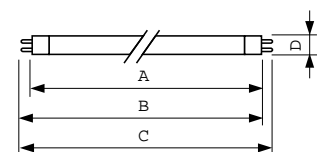

TL Mini Standard Colours

Energy Consumption kWh/1000 h	14 kWh
EPREL Registration Number	423,498
Product Data	
Full product code	871150070475727
Order product name	TL Mini 13W/33-640 FAM/10X25BOX
Order code	928001503340

Numerator - Quantity Per Pack	1
Numerator - Packs per outer box	250
Material number (12NC)	928001503340
Full product name	TL Mini 13W/33-640 FAM/10X25BOX
EAN/UPC - Case	8711500718518

Dimensional drawing