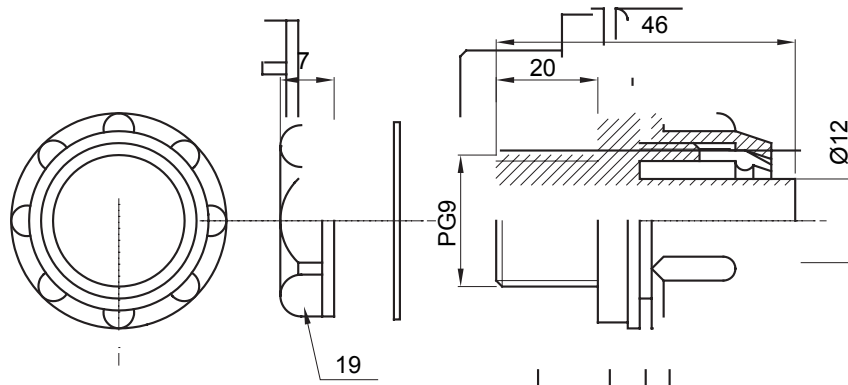

Straight and revolving coupling device for sheath with IP54 protection degree.

Colour	Grey RAL 7035	IP degree	IP54
PG pitch	9	Sheath Ø (mm)	12
Type	Fixed	Electrocod	210

### DIMENSIONAL