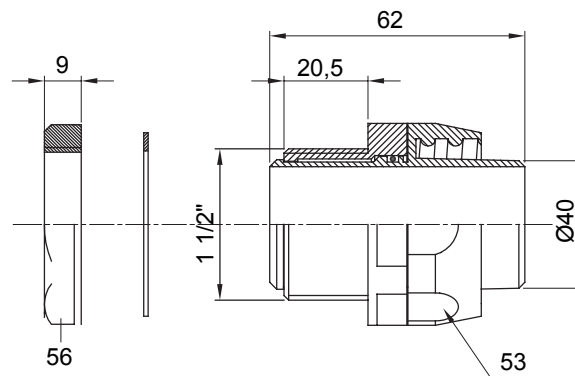

Straight and revolving coupling device for sheath with IP54 protection degree.

Colour	Black RAL 9005	IP degree	IP54
GAS pitch	1 1/2"	Sheath Ø (mm)	40
Type	Revolving	Electrocod	210

### DIMENSIONAL