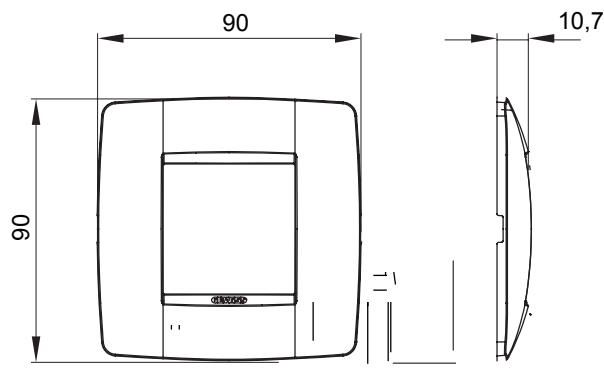

Product Data Sheet

GW16122TI

CHORUSMART - Domestic range

Range of ChoruSmart domestic series plates, made in a wide variety of shapes, colours, materials and finishes. It includes five different shapes (ONE, GEO, EGO, LUX, ICE and ICE Touch) for rectangular boxes with a capacity of up to 12 modules and three different shapes (ONE International, GEO International and LUX International) suitable for round/square boxes, both single and combined in horizontal or vertical configurations, with a capacity of 2 up to 2+2+2+2 modules. All ChoruSmart domestic series plates use the same supports, without the need for additional adapters. The range also includes blank plates, watertight IP55 plates and contour plates.

Family	ONE International	Description	2 modules
Colour	Ivory	Material	Technopolymer
Finishing	Glossy	For support codes	GW16821, GW16822, GW16823
For box	Round/Square	Glow wire test	650 °C
Thermo-pressure with ball	70 °C	Standard	EN 60669-1
Electrocod	0110		

DIMENSIONAL

TECHNICAL SYMBOLOGY

GWT

650 °C

70 °C

STANDARDS/APPROVALS

GEWISS S.p.A. Via A. Volta, 1
24069 Cenate Sotto - Bergamo - Italy
tel. +39 035 94 61 11 fax +39 035 94 69 09

www.gewiss.com
sat@gewiss.com
Last update 20/04/2023

Data, measures, designs and pictures are shown only as informative purposes, and could be changed without previous notice