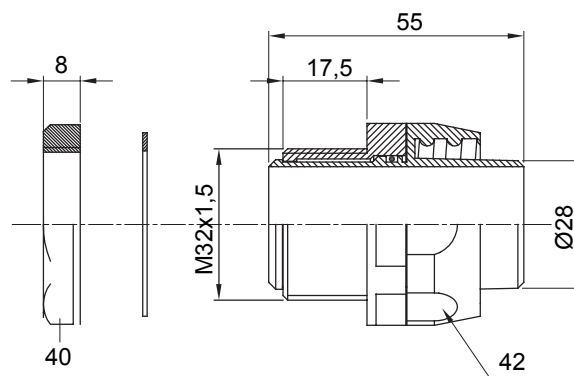

Product Data Sheet

DX54128

DF Range

Straight and revolving coupling device for sheath with IP54 protection degree.

Colour	Black RAL 9005	IP degree	IP54
ISO pitch	M 32x1.5	Sheath Ø (mm)	28
Type	Revolving	Electrocod	210

DIMENSIONAL

TECHNICAL SYMBOLOGY

IP

IP54

STANDARDS/APPROVALS