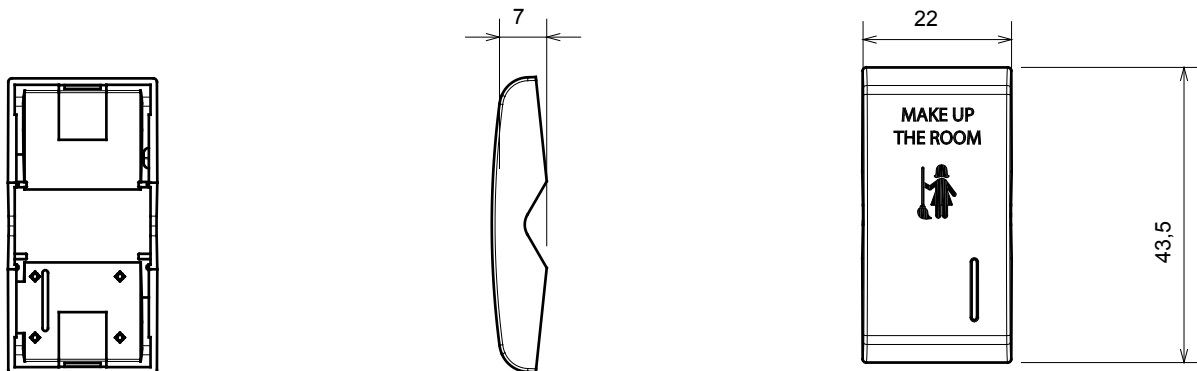

Product Data Sheet

GW10732

CHORUSMART - Domestic range

Wide range of control devices, sockets for power supply (conforming to national and international standards) signal pick-up, climate control, comfort management, technical alarm signalling and emergency lighting management. The ChoruSmart modular devices are available in five colours, glossy white, satin white, natural beige, satin black and lacquered titanium and in various sizes from 1/2, 1, 2 and 3 modules. Thanks to the mounting supports for rectangular, square and round boxes, endless combinations can be created with the ChoruSmart range of plates.

Category	Replaceable button key	Button key	With diffuser
Symbol	MUR	Colour	Glossy white
Standard	EN 60669-1	Thermo-pressure with ball	125 °C
Glow Wire Test	850 °C	No. modules	1
Electrocod	140		

DIMENSIONAL

TECHNICAL SYMBOLOGY

STANDARDS/APPROVALS