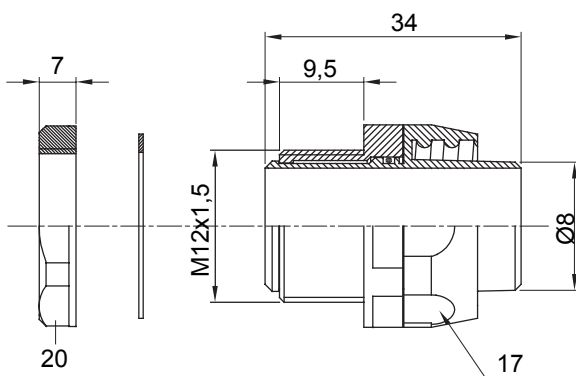

Product Data Sheet

DX54108

DF Range

Straight and revolving coupling device for sheath with IP54 protection degree.

Colour	Black RAL 9005	IP degree	IP54
ISO pitch	M 12x1.5	Sheath Ø (mm)	8
Type	Revolving	Electrocod	210

DIMENSIONAL

TECHNICAL SYMBOLOGY

IP

IP54

STANDARDS/APPROVALS