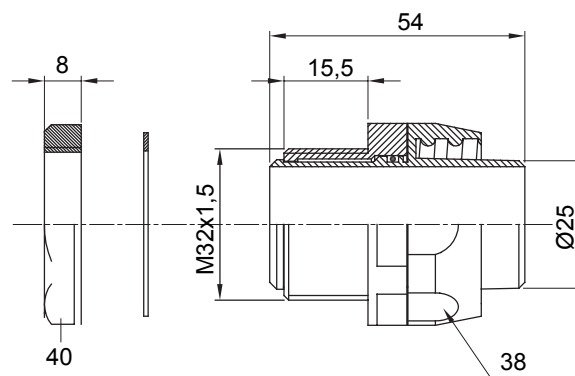

## DX54125

DF Range

Straight and revolving coupling device for sheath with IP54 protection degree.

Colour	Black RAL 9005	IP degree	IP54
ISO pitch	M 32x1.5	Sheath Ø (mm)	25
Type	Revolving	Electrocod	210

### DIMENSIONAL