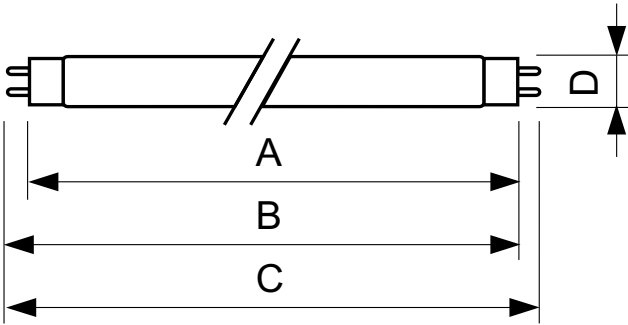

TL-D Colored

TL-D Colored 18W Blue 1SL/25

This TL-D lamp (tube diameter 26 mm) helps to create special effects and atmospheres or attract attention by using red, green, blue and yellow light. Apart from using the specific colors, it is also possible to mix the colors to create white light. This lamp offers a high light output, thanks to the use of basic powders. Application areas include shops and showrooms, bars and restaurants, demonstration areas, sign lighting and entertainment stores.

Product data

General Information		Controls and Dimming	
Cap-Base	G13 [Medium Bi-Pin Fluorescent]	Dimmable	Yes
Light Technical		Mechanical and Housing	
Color Code	180	Bulb Shape	T8 [26 mm (T8)]
Luminous Flux	400 lumen	Approval and Application	
Color Designation	Blue (B)	Mercury (Hg) Content (Nom)	13.0 mg
Operating and Electrical		Energy Consumption kWh/1000 h	23 kWh
Power Consumption	18.0 W	Product Data	
Lamp Current (Nom)	0.360 A	Full product code	871150072690240
Voltage (Nom)	59 V	Order product name	TL-D Colored 18W Blue 1SL/25
Voltage (Nom)	59 V	Order code	928048001805
		Numerator - Quantity Per Pack	1
		Numerator - Packs per outer box	25

TL-D Colored

Material number (12NC)	928048001805
Full product name	TL-D Colored 18W Blue 1SL/25
EAN/UPC - Case	8711500726919

Dimensional drawing

Product	D (max)	A (max)	B (max)	B (min)	C (max)
TL-D Colored 18W Blue 1SL/25	28.0 mm	589.8 mm	596.9 mm	594.5 mm	604.0 mm

Photometric data

Spectral Power Distribution Colour - TL-D Colored 18W Blue 1SL/25