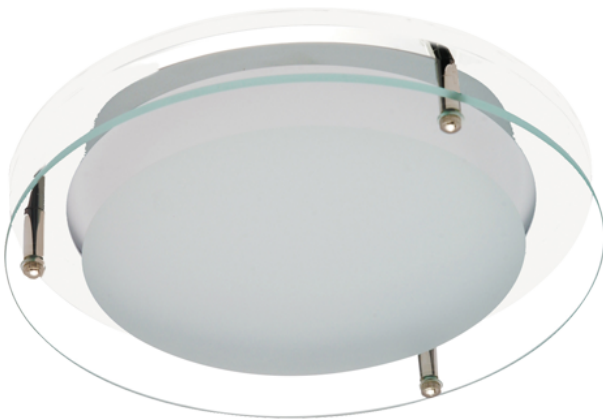

## **AGPL/DG1/W**

Galaxy CCT Trim Bezel c/w Drop Glass 1

Clear outer ring with frosted centre disc.

Clear outer ring with frosted centre disc.

Technical Specifications:

Colour / Finish | [White]

Material | [Glass]

# Technical Data - ETIM - Light technical accessories for luminaires (EC002558)

---

**Type of accessory** Decor element

---

**Material** Glass

---

**Colour** White

---