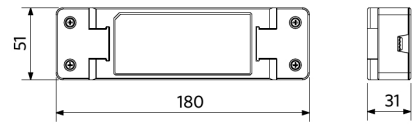

## Maatschets (mm)

LEDSpotRS-P 35W

LEDSpotRS-P 35W  
Driver On/Off

LEDSpotRS-P 35W  
Driver Dim