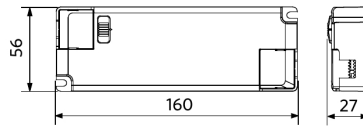

LEDSpotRS-P 35W
Driver On/Off