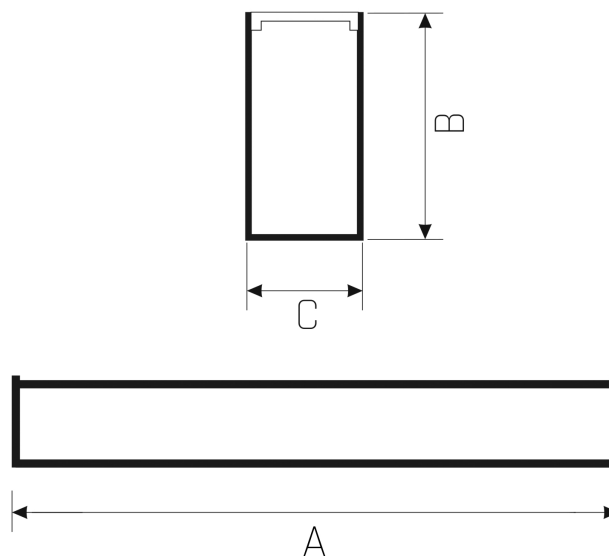

ALLDAY 7 ASYMETRIC

WQJP05622

LED luminaire ALLDAY 7 ASYMETRIC, with a power of 55 W, high light efficacy 150 lm/W. It is made of high-quality components, supported by a 5-year warranty. It shines with a warm light (3000K), which promotes relaxation and rest, making the illuminated room cosier. Suitable for both surface and suspended mounting.

Power	55 W	Voltage	230 V
Colour temperature	3000 K	Colour of light	WW
Beam angle	110 °	Degree of protection (IP)	IP20

Technical data

Code	WQJP05622
Power	55 W
Nominal current	263 mA
Voltage	230 V
Energy consumption	55 kWh/1000h
Frequency	50HZ Hz
Protection class	II
Power supply included	+
Manufacturer of power supply	TRIDONIC
Power factor	0.93
Useful luminous flux*	8250 lm (360°)
Luminous flux**	2200 lm (360°)
Lamp efficacy	150 lm/W
Colour temperature	3000 K
Colour of light	WW
Beam angle	110 °
RA	80
Light source included	+
Producer of LED diodes	OSRAM
Uniformity of color SDCM max	3
Dimmable	OPC
Working temperature range	-20/+40 °
Lifespan	50000 h
Housing material	Aluminum
Degree of protection (IP)	IP20
Colour	Black
Dimension (AxBxC)	37x1145x115 mm
For use	Inside
Assembly method	On the ceiling, Suspended
Application	Inside
Made in	PL