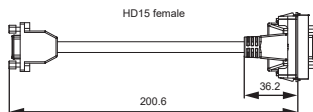

Technical Information