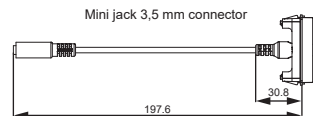

Technical Information