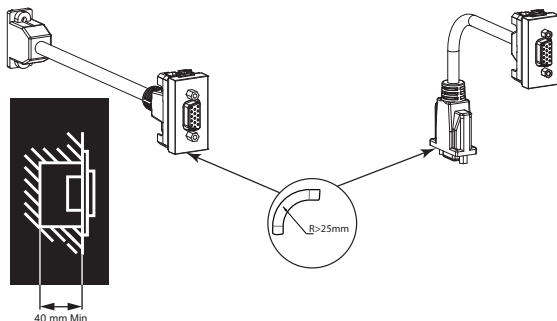

Technical Information