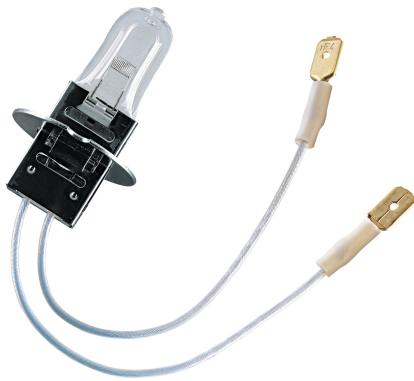

## 64341 HLX-Z/C 100-15

Halogen lamps, current-controlled with PK30d base | Halogen lamps, current-controlled with PK30d base

---

### Dimensions & Weight

Overall length	58.00 mm
Length with base excl. base pins/connection	35,00 mm
Light center length (LCL)	20,0 mm
Diameter	13,5 mm
Product weight	0.00 g