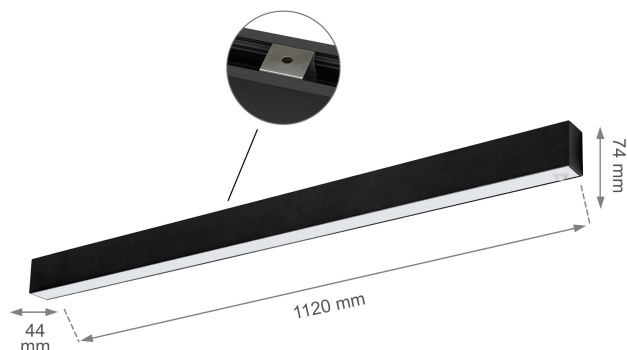

ALLDAY GO

W0JP07924

See
more

LED luminaire ALLDAY GO, with a power of 36 W, high light efficacy 130 lm/W. It shines with a warm light (3000K), which promotes relaxation and rest, making the illuminated room cosier. Designed for surface mounting.

Power	36 W	Voltage	230 V
Colour temperature	3000 K	Colour of light	WW
Beam angle	115 °	Degree of protection (IP)	IP20

Technical data

Code	WQJP07924
Power	36 W
Nominal current	172 mA
Voltage	230 V
Energy consumption	36 kWh/1000h
Frequency	50HZ Hz
Protection class	I
Power supply included	Yes
Manufacturer of power supply	SPECTRUM
Power factor	0.93
Useful luminous flux*	4700 lm (360°)
Luminous flux**	2070 lm (360°)
Lamp efficacy	130 lm/W
Colour temperature	3000 K
Colour of light	WW
Beam angle	115 °
RA	80
Light source included	+
Producer of LED diodes	SPECTRUM
Uniformity of color SDCM max	3
Dimmable	No
Working temperature range	-20/+40 °
Lifespan	17000 h
Housing material	Aluminum
Degree of protection (IP)	IP20
Colour	Black
Dimension (AxBxC)	1120X44X74 mm
For use	Inside
Assembly method	On the ceiling
Application	Inside
Made in	PL