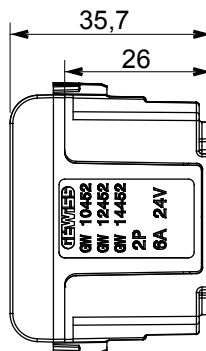

Product Data Sheet

GW14452

CHORUSMART - Domestic range

Wide range of control devices, sockets for power supply (conforming to national and international standards) signal pick-up, climate control, comfort management, technical alarm signalling and emergency lighting management. The ChoruSmart modular devices are available in five colours, glossy white, satin white, natural beige, satin black and lacquered titanium and in various sizes from 1/2, 1, 2 and 3 modules. Thanks to the mounting supports for rectangular, square and round boxes, endless combinations can be created with the ChoruSmart range of plates.

Category	SELV socket	Description	2P - 6A - 24V polarised
Colour	Glossy Titanium	For plug pins	Flat
No. modules	1	Electrocod	0131
Material	Technopolymer		

DIMENSIONAL

STANDARDS/APPROVALS