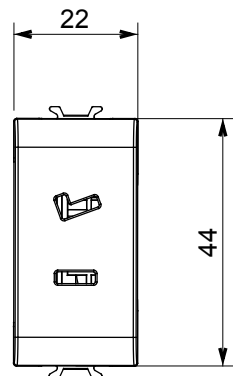

Product Data Sheet

GW14452

CHORUSMART - Domestic range

Wide range of control devices, sockets for power supply (conforming to national and international standards) signal pick-up, climate control, comfort management, technical alarm signalling and emergency lighting management. The ChoruSmart modular devices are available in five colours, glossy white, satin white, natural beige, satin black and lacquered titanium and in various sizes from 1/2, 1, 2 and 3 modules. Thanks to the mounting supports for rectangular, square and round boxes, endless combinations can be created with the ChoruSmart range of plates.

Category	SELV socket	Description	2P - 6A - 24V polarised
Colour	Glossy Titanium	For plug pins	Flat
No. modules	1	Electrocod	0131
Material	Technopolymer		

DIMENSIONAL

STANDARDS/APPROVALS