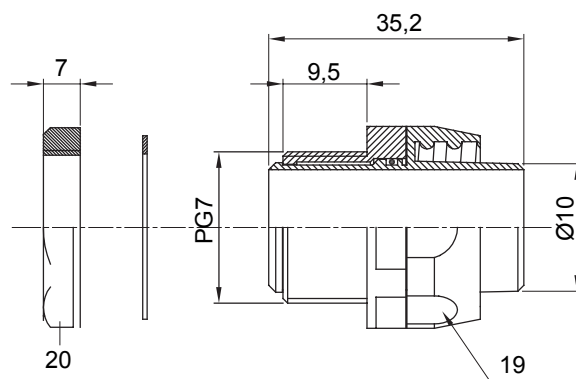

Straight and revolving coupling device for sheath with IP54 protection degree.

Colour	Black RAL 9005	IP degree	IP54
PG pitch	7	Sheath Ø (mm)	10
Type	Revolving	Electrocod	210

DIMENSIONAL

TECHNICAL SYMBOLOGY