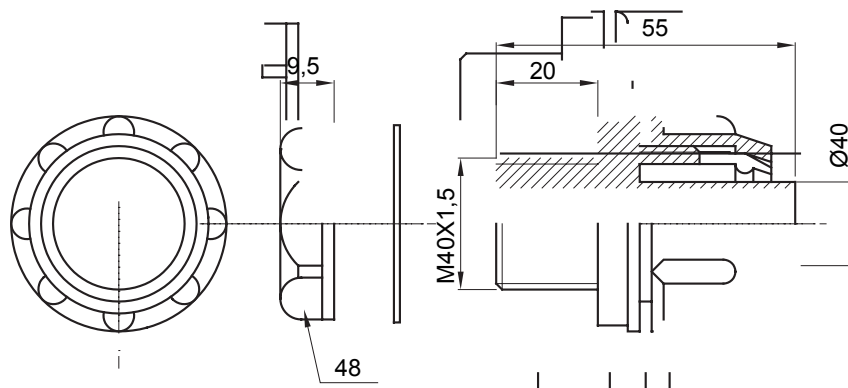

Product Data Sheet

DX56040

DF Range

Straight and revolving coupling device for sheath with IP54 protection degree.

Colour	Grey RAL 7035	IP degree	IP54
ISO pitch	M40x1.5	Sheath Ø (mm)	40
Type	Fixed	Electrocod	210

DIMENSIONAL

TECHNICAL SYMBOLOGY

IP

IP54

STANDARDS/APPROVALS