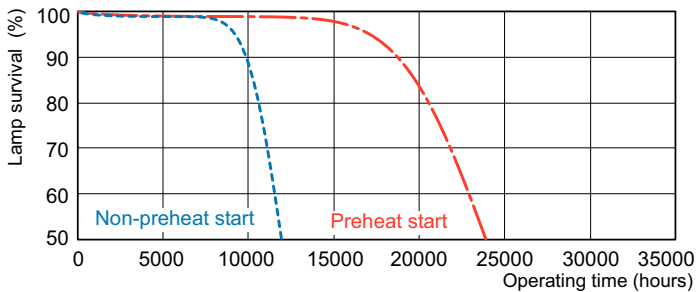

Product data

General Information		Operating and Electrical	
Cap-Base	G5 [G5]	Power Consumption	28.1 W
Features	na [Not Applicable]	Lamp Current (Nom)	0.170 A
Flux measurement reference	Sphere		
Light Technical		Controls and Dimming	
Color Code	827 [CCT of 2700K]	Dimmable	Yes
Luminous Flux	2,675 lumen		
Color Designation	Incandescent White	Mechanical and Housing	
Chromaticity Coordinate X (Nom)	0.463	Bulb Shape	T5 [16 mm (T5)]
Chromaticity Coordinate Y (Nom)	0.42		
Correlated Color Temperature (Nom)	2700 K	Approval and Application	
Luminous Efficacy (rated) (Nom)	96 lm/W	Mercury (Hg) Content (Nom)	1.2 mg
Color rendering index (CRI)	82	Energy Consumption kWh/1000 h	29 kWh
		EPREL Registration Number	423.457

Material number (12NC)	927926582755
Full product name	MASTER TL5 HE 28W/827 SLV/40
EAN/UPC - Case	8711500867575

Dimensional drawing

Product	D (max)	A (max)	B (max)	B (min)	C (max)
MASTER TL5 HE 28W/827 SLV/40	17 mm	1,149.0 mm	1,156.1 mm	1,153.7 mm	1,163.2 mm

Photometric data

Spectral Power Distribution Colour - MASTER TL5 HE 28W/827 SLV/40

Lifetime

Life Expectancy Diagram - MASTER TL5 HE 28W/827 SLV/40

Life Expectancy Diagram - MASTER TL5 HE 28W/827 SLV/40

MASTER TL5 High Efficiency