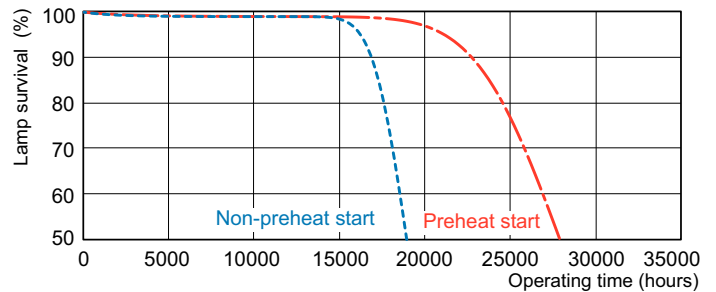

Product data

General Information		Operating and Electrical	
Cap-Base	G5 [G5]	Power Consumption	28.1 W
Features	na [Not Applicable]	Lamp Current (Nom)	0.170 A
Flux measurement reference	Sphere		
Light Technical		Controls and Dimming	
Color Code	827 [CCT of 2700K]	Dimmable	Yes
Luminous Flux	2,675 lumen		
Color Designation	Incandescent White	Mechanical and Housing	
Chromaticity Coordinate X (Nom)	0.463	Bulb Shape	T5 [16 mm (T5)]
Chromaticity Coordinate Y (Nom)	0.42		
Correlated Color Temperature (Nom)	2700 K	Approval and Application	
Luminous Efficacy (rated) (Nom)	96 lm/W	Mercury (Hg) Content (Nom)	1.2 mg
Color rendering index (CRI)	82	Energy Consumption kWh/1000 h	29 kWh
		EPREL Registration Number	423.457

Photometric data

Spectral Power Distribution Colour - MASTER TL5 HE 28W/827 SLV/40

Lifetime

Life Expectancy Diagram - MASTER TL5 HE 28W/827 SLV/40

Life Expectancy Diagram - MASTER TL5 HE 28W/827 SLV/40

MASTER TL5 High Efficiency