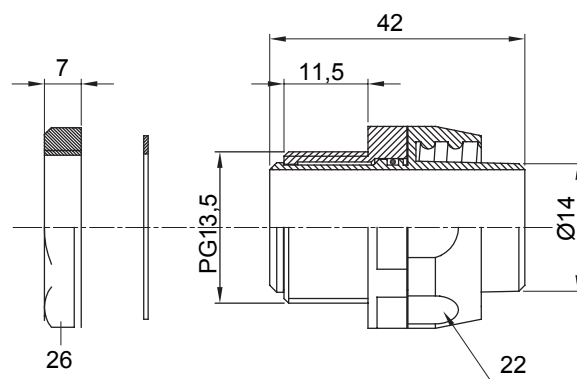

Product Data Sheet

DX54414

DF Range

Straight and revolving coupling device for sheath with IP54 protection degree.

Colour	Grey RAL 7035	IP degree	IP54
PG pitch	13.5	Sheath Ø (mm)	14
Type	Revolving	Electrocod	210

DIMENSIONAL

TECHNICAL SYMBOLOGY

IP

IP54

STANDARDS/APPROVALS