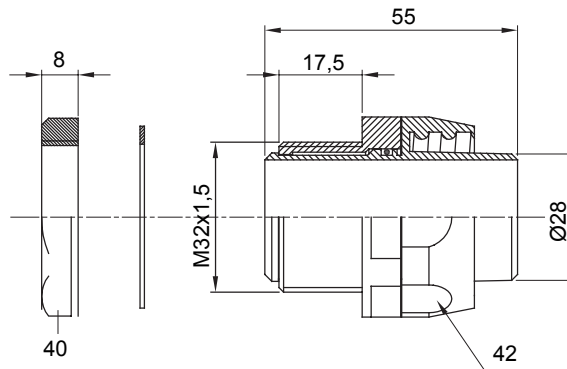

Straight and revolving coupling device for sheath with IP54 protection degree.

Colour	Black RAL 9005	IP degree	IP54
ISO pitch	M 32x1.5	Sheath Ø (mm)	28
Type	Revolving	Electrocod	210

DIMENSIONAL

TECHNICAL SYMBOLOGY