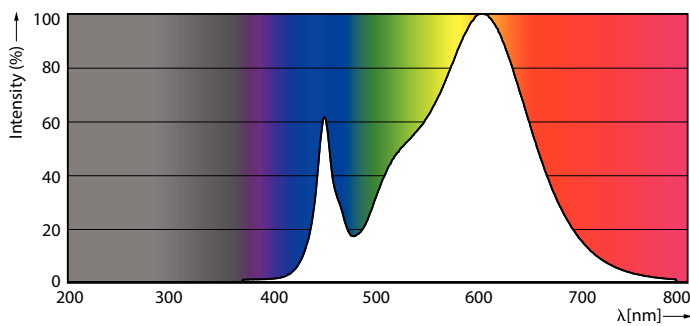

Photometric data

Spectral Power Distribution Colour - CorePro LEDtube UN 1200mm UO 15.5W830 T8