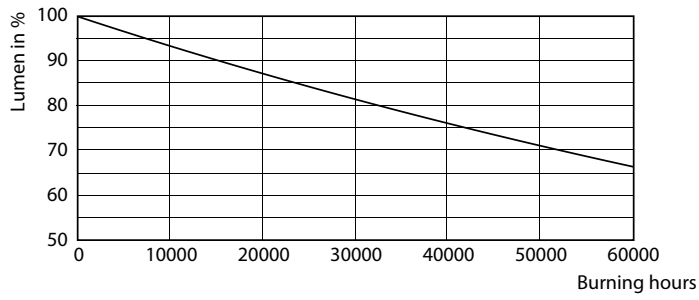

CorePro LED tube Universal T8

Lifetime

Lumen Maintenance Diagram - CorePro LEDtube UN 1200mm UO 15.5W830 T8