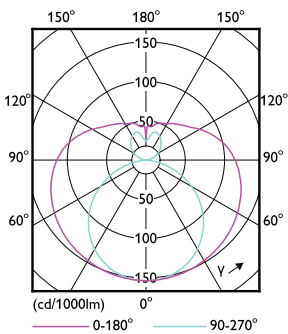

Photometric data

Light Distribution Diagram - CorePro LEDtube UN 1200mm UO 15.5W830 T8