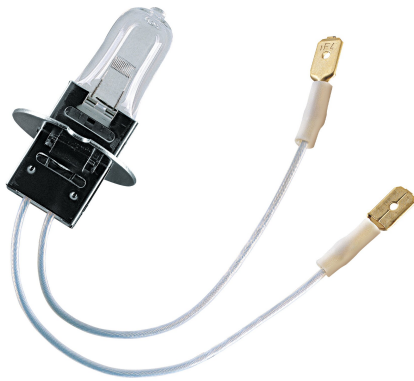

PRODUCT DATASHEET

64319 Z/C 45-15

Halogen lamps, current-controlled with PK30d base | Halogen lamps, current-controlled with PK30d base

TECHNICAL DATA

Electrical data

Nominal wattage	45 W
Construction wattage	45.00 W
Nominal voltage	6.8 V

Photometrical data

Luminous flux	800 lm
Luminous efficacy	17 lm/W
Color temperature	3000 K
Color rendering index Ra	100
Light color	1030

Dimensions & Weight

Overall length	58.00 mm
Length with base excl. base pins/connection	32,00 mm
Light center length (LCL)	20,0 mm
Diameter	13,5 mm
Product weight	0.00 g

Order reference	64319
-----------------	-------

Energy labelling regulation data acc EU 2019/2015

Light source cap-type (or other electric interface)	PK30d
Length	58.00 mm
Height	13,5 mm
Width	13,5 mm

Safety advice