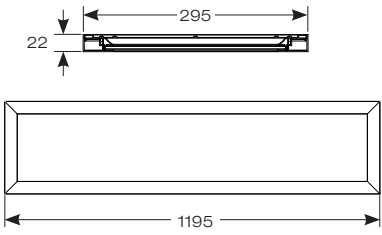

Brooklyn Suspended Linear

- High performance bi-directional suspendable LED linear suitable for retail and office applications
- Integral LED driver provides a unique aesthetically pleasing design
- White anodised aluminium frame
- Supplied c/w 1.2m suspension kit as standard
- 1-10V dimmable as standard

INPUT	HERTZ	TEMP	LIFETIME (HRS)	CRI	SDCM	BEAM ANGLE	CLASS	IP
220-240V	50/60Hz	-20°C to 40°C	L70 50,000	Ra 80	6	120°	1	IP20

CODE	DESCRIPTION	WATTAGE	CCT	LUMENS	LM/W	UGR	TRADE
ABROLED	1200 x 300 - Cool White	35W	4000K	4100lm	117lm	22	£156.00