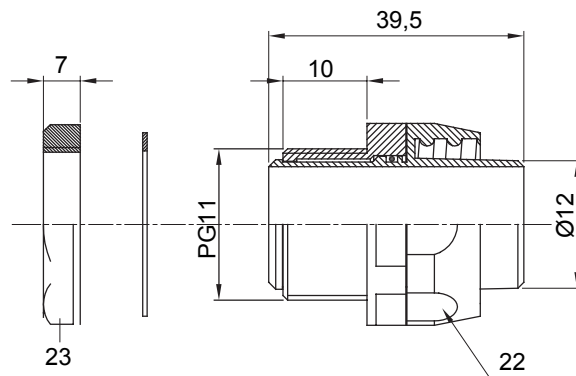

Straight and revolving coupling device for sheath with IP54 protection degree.

Colour	Black RAL 9005	IP degree	IP54
PG pitch	11	Sheath Ø (mm)	12
Type	Revolving	Electrocod	210

DIMENSIONAL

TECHNICAL SYMBOLOGY