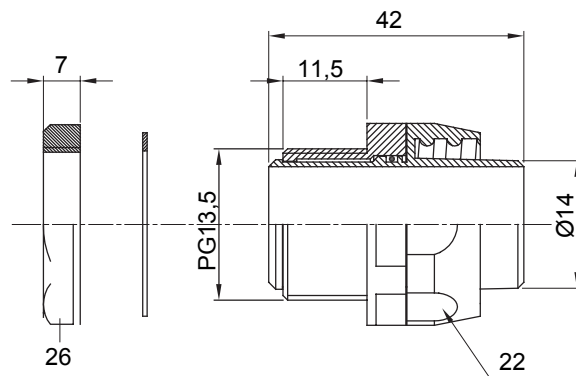

Straight and revolving coupling device for sheath with IP54 protection degree.

Colour	Black RAL 9005	IP degree	IP54
PG pitch	13.5	Sheath Ø (mm)	14
Type	Revolving	Electrocod	210

### DIMENSIONAL