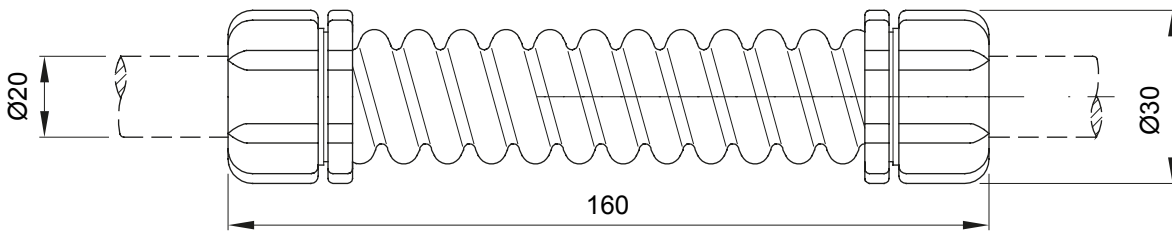

## GW50208

RK Range

Routing components for rigid protective conduits with IP40 and IP67 protection degree.

Colour	Grey RAL 7035	IP degree	IP44
Length (mm)	160	External Ø (mm)	30
Internal Ø (mm)	17	For external conduits (mm)	20
Electrocod	21221		

### DIMENSIONAL