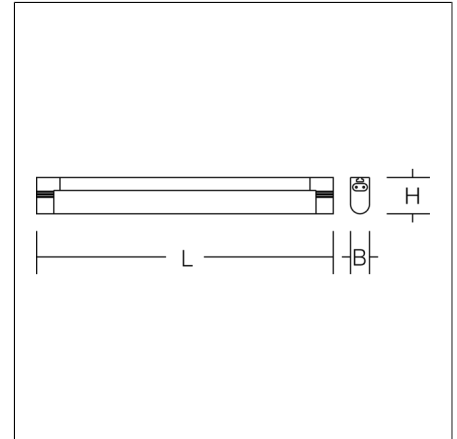

STRIP-LIGHT

451159.002.2 | Linear luminaires

Ceiling and wall luminaires
4051859709633
L 1138, B 28, H 38

Ceiling mounting, Wall (surface)
white

Very compact linear luminaire with rocker switch. Universally suitable for store lighting, vault lighting, kitchen and bathroom lighting. Base: plastic. Diffuser: plastic (polycarbonate), opal. Homogeneous and smooth light distribution. Suitable for Ceiling mounting, Wall (surface). Easy to mount with clips. Connecting cables for through-wiring without tools. Max. 12 luminaires can be mounted as a light channel. Included in delivery: 1.80 m power supply cable, 150 mm connecting cable, straight rigid coupling and 2 brackets each for wall and ceiling mounting. Suitable for mounting on or in furniture.

Product specifications

Length L	1138 mm
Width B	28 mm
Height H	38 mm
Weight	436 g
Light source	LED
Colour temperature	3000 K 4000 K
Rated luminous flux	3000 K: 1650 lm 4000 K: 1750 lm
System power	3000 K: 17 W 4000 K: 17 W
System efficiency	3000 K: 97 lm/W 4000 K: 103 lm/W
Glare evaluation UGR (4H 8H)	3000 K: 25,9 4000 K: 26,1
Beam angle	down 171°/109° 170°/109° up 180°/180°
Rated life	25000 h (L70/B50)
Colour rendering index (CRI)	80
Colour tolerance	5
Photobiological safety according to EN 62471	Risk group 0
Driver	Converter
Control	on/off
Voltage	220 - 240 V / 50 Hz
Luminaires on B10A fuse	74
Luminaires on B16A fuse	119
Luminaires on C10A fuse	74
Luminaires on C16A fuse	119
Inrush current / Inrush current duration	1.2 A / 50 µs
CIE Flux Code / CEN Flux Code	37 66 86 83 100
Type of protection	IP 20
Protection class	II
Filament test	750°C - 30 seconds
Impact resistance	IK02
Ambient temperature	25 °C
Safety marks	
Test marks	ENEC
Conformity mark	CE, EAC

STRIP-LIGHT

451159.002.2 | Linear luminaires

Accessories

981457.002
Power supply cable (Europlug with socket)

981464.002
Connecting cable, Length 300mm

981466.002
Connecting cable, Length 600mm

981467.002
Connecting cable, Length 900mm