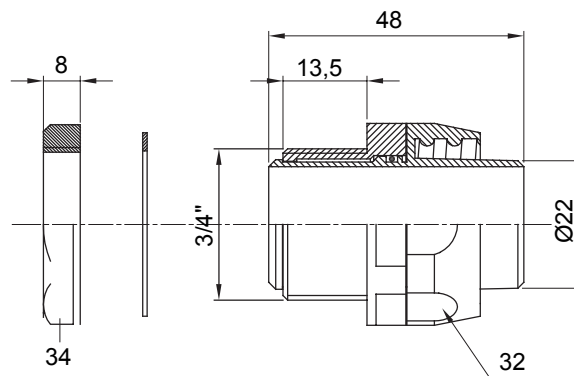

## DX54222

DF Range

Straight and revolving coupling device for sheath with IP54 protection degree.

Colour	Grey RAL 7035	IP degree	IP54
GAS pitch	3/4"	Sheath Ø (mm)	22
Type	Revolving	Electrocod	210

### DIMENSIONAL