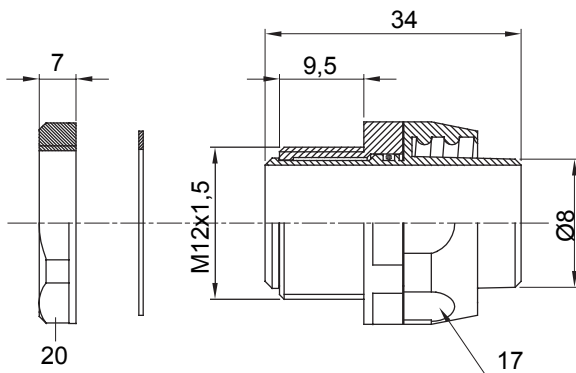

Product Data Sheet

DX54008

DF Range

Straight and revolving coupling device for sheath with IP54 protection degree.

Colour	Grey RAL 7035	IP degree	IP54
ISO pitch	M 12x1.5	Sheath Ø (mm)	8
Type	Revolving	Electrocod	210

DIMENSIONAL

TECHNICAL SYMBOLOGY

IP

IP54

STANDARDS/APPROVALS