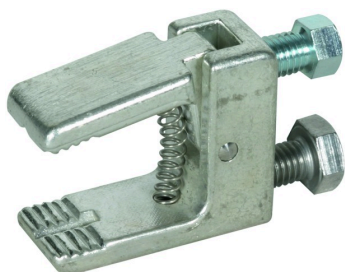

# Earthing and Short-Circuiting Devices (partly insulated) for Low-Voltage Cable Distribution Cabinets

### KK M8 0 24 SK 10 (745 508)

With threaded bolt M8 x 12 mm and hexagon locking screw (A/F10).  
Fixed by means of an adjustable handle with flexible shaft.

Type	KK M8 0 24 SK 10
Part No.	745 508
Clamping range	Up to 24mm
Max. short-circuit current $I_k$ 0.5 s	10.0kA
Max. short-circuit current $I_k$ 1 s	6.9kA
Dimensions	mm
Weight	137 g
Customs tariff number (Comb. Nomenclature VAE)	85389099
GTIN	4013364149366
PU	1 Stk