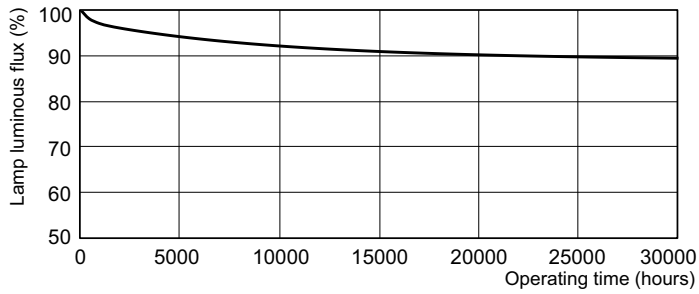

MASTER TL-D Super 80

MASTER TL-D Super 80 36W/865 1SL/25

The MASTER TL-D Super 80 lamp offers more lumens per watt and better color rendering than TL-D standard colors. Furthermore, it has a lower mercury content. The lamp can be operated in existing TL-D luminaires.

Product data

General Information		Lamp Current (Nom)		0.440 A	
Cap-Base	G13 [Medium Bi-Pin Fluorescent]				
Flux measurement reference	Sphere				
Light Technical		Controls and Dimming			
Color Code	865 [CCT of 6500K]	Dimmable	Yes		
Luminous Flux	3,200 lumen				
Color Designation	Cool Daylight	Mechanical and Housing			
Chromaticity Coordinate X (Nom)	0.313	Bulb Shape	T8 [26 mm (T8)]		
Chromaticity Coordinate Y (Nom)	0.337				
Correlated Color Temperature (Nom)	6500 K	Approval and Application			
Luminous Efficacy (rated) (Nom)	84 lm/W	Mercury (Hg) Content (Nom)	1.7 mg		
Color rendering index (CRI)	80	Energy Consumption kWh/1000 h	37 kWh		
Operating and Electrical		EPREL Registration Number	423.386		
Power Consumption	36.8 W				
		Product Data			
		Full product code	871150063207440		
		Order product name	MASTER TL-D Super 80 36W/865 1SL/25		
		Order code	927921086544		

Lifetime

Life Expectancy Diagram - MASTER TL-D Super 80 36W/865 1SL/25

Life Expectancy Diagram - MASTER TL-D Super 80 36W/865 1SL/25

MASTER TL-D Super 80

Lifetime

Lumen Maintenance Diagram - MASTER TL-D Super 80 36W/865 1SL/25