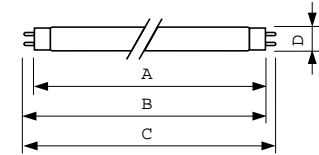

Product data

General Information		Lamp Current (Nom)		0.440 A	
Cap-Base	G13 [Medium Bi-Pin Fluorescent]				
Flux measurement reference	Sphere				
Light Technical		Controls and Dimming			
Color Code	865 [CCT of 6500K]	Dimmable	Yes		
Luminous Flux	3,200 lumen				
Color Designation	Cool Daylight	Mechanical and Housing			
Chromaticity Coordinate X (Nom)	0.313	Bulb Shape	T8 [26 mm (T8)]		
Chromaticity Coordinate Y (Nom)	0.337				
Correlated Color Temperature (Nom)	6500 K	Approval and Application			
Luminous Efficacy (rated) (Nom)	84 lm/W	Mercury (Hg) Content (Nom)	1.7 mg		
Color rendering index (CRI)	80	Energy Consumption kWh/1000 h	37 kWh		
Operating and Electrical		EPREL Registration Number	423.386		
Power Consumption	36.8 W				
		Product Data			
		Full product code	871150063207440		
		Order product name	MASTER TL-D Super 80 36W/865 1SL/25		
		Order code	927921086544		

Dimensional drawing

Product	D (max)	A (max)	B (max)	B (min)	C (max)
MASTER TL-D Super 80 36W/865 1SL/25	28 mm	1,199.4 mm	1,206.5 mm	1,204.1 mm	1,213.6 mm

Photometric data

Spectral Power Distribution Colour - MASTER TL-D Super 80 36W/865 1SL/25