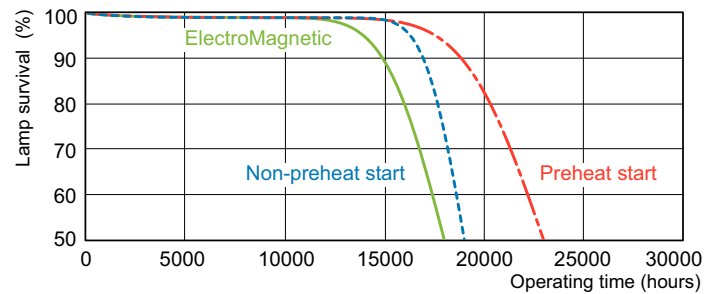

Life Expectancy Diagram - MASTER TL-D Super 80 36W/865 1SL/25