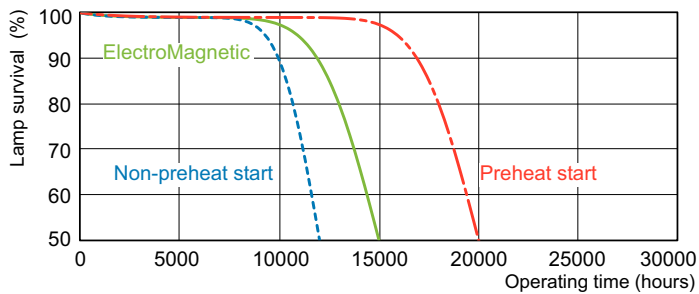

Lifetime

Life Expectancy Diagram - MASTER TL-D Super 80 36W/865 1SL/25