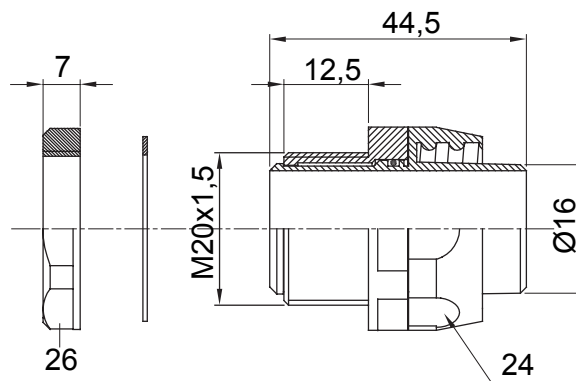

Straight and revolving coupling device for sheath with IP54 protection degree.

Colour	Black RAL 9005	IP degree	IP54
ISO pitch	M 20x1.5	Sheath Ø (mm)	16
Type	Revolving	Electrocod	210

DIMENSIONAL

TECHNICAL SYMBOLOGY