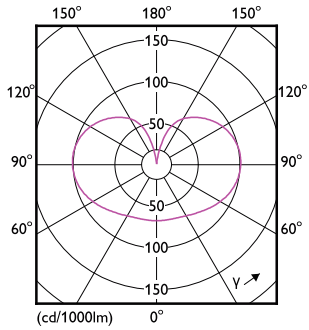

Dimensional drawing

Product	D	C
LED classic 120W A67 E27 WW FR NDRFSRT4	70 mm	121 mm

Photometric data

© 2023 Philips Lighting B.V. Page 11

Spectral Power Distribution Colour - LED classic 120W A67 E27 WW FR NDRFSRT4

Classic filament LEDbulbs

Photometric data

Light Distribution Diagram - LED classic 120W A67 E27 WW FR NDRFSRT4

Lifetime

Life Expectancy Diagram - LED classic 120W A67 E27 WW FR NDRFSRT4

Lumen Maintenance Diagram - LED classic 120W A67 E27 WW FR NDRFSRT4