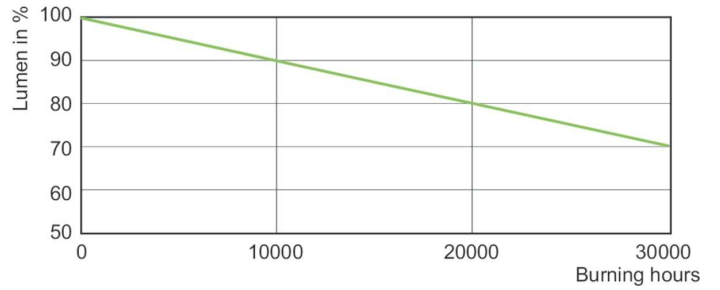

MASTERC colour CDM-T Elite MW

Lifetime

Life Expectancy Diagram - MASTERC CDM-TM Elite 210W/942 1CT

Lumen Maintenance Diagram - MASTERC CDM-TM Elite 210W/942 1CT