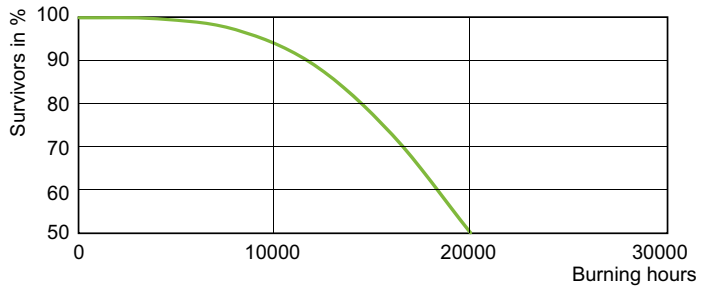

MASTERC colour CDM-T Elite MW

Lifetime

Life Expectancy Diagram - MASTERC CDM-TM Elite 210W/942 1CT

Lumen Maintenance Diagram - MASTERC CDM-TM Elite 210W/942 1CT