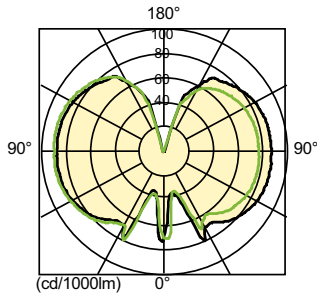

Product data

General Information		Luminous Efficacy (Rated) (Min)	
Cap-Base	PGZ18 [PGZ18]	98 lm/W	
Operating Position	UNIVERSAL [Any or Universal (U)]	Luminous Efficacy (rated) (Nom) 108 lm/W	
Flux measurement reference	Sphere	Color rendering index (CRI) 92	
Light Technical		Operating and Electrical	
Color Code	942 [CCT of 4200K]	Power Consumption	210.0 W
Luminous Flux	23,000 lumen	Voltage (Nom)	98 V
Color Designation	Cool White (CW)	Voltage (Nom)	98 V
Saturated Red (R9)	80	Controls and Dimming	
Chromaticity Coordinate X (Nom)	0.371	Dimmable	No
Chromaticity Coordinate Y (Nom)	0.366		
Correlated Color Temperature (Nom)	4200 K		

MASTERC colour CDM-T Elite MW

Mechanical and Housing

Bulb Finish	Clear
Bulb Shape	TMW28 [TMW 28mm]

Approval and Application

Mercury (Hg) Content (Max)	23 mg
Energy Consumption kWh/1000 h	210 kWh
EPREL Registration Number	473,298

Product Data

Full product code	871829113952200
-------------------	-----------------

Order product name	MASTERC CDM-TMW Elite 210W/942 1CT
Order code	928601164931
Numerator - Quantity Per Pack	1
Numerator - Packs per outer box	12
Material number (12NC)	928601164931
Full product name	MASTERC CDM-TMW Elite 210W/942 1CT
EAN/UPC - Case	8718291139539

Dimensional drawing

Product	D (max)	D	D	C (max)	C
MASTERC CDM-TMW Elite 210W/942 1CT	29 mm	1.1 inch	28 mm	188 mm	186 mm

Photometric data

Light Distribution Diagram - MASTERC CDM-TMW Elite 210W/942 1CT

Spectral Power Distribution Colour - MASTERC CDM-TMW Elite 210W/942 1CT