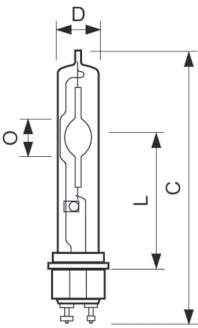

Product data

General Information		Luminous Efficacy (Rated) (Min)	
Cap-Base	PGZ18 [PGZ18]	98 lm/W	
Operating Position	UNIVERSAL [Any or Universal (U)]	Luminous Efficacy (rated) (Nom) 108 lm/W	
Flux measurement reference	Sphere	Color rendering index (CRI) 92	
Light Technical		Operating and Electrical	
Color Code	942 [CCT of 4200K]	Power Consumption	210.0 W
Luminous Flux	23,000 lumen	Voltage (Nom)	98 V
Color Designation	Cool White (CW)	Voltage (Nom)	98 V
Saturated Red (R9)	80	Controls and Dimming	
Chromaticity Coordinate X (Nom)	0.371	Dimmable	No
Chromaticity Coordinate Y (Nom)	0.366		
Correlated Color Temperature (Nom)	4200 K		

MASTERC colour CDM-T Elite MW

Mechanical and Housing

Bulb Finish	Clear
Bulb Shape	TMW28 [TMW 28mm]

Approval and Application

Mercury (Hg) Content (Max)	23 mg
Energy Consumption kWh/1000 h	210 kWh
EPREL Registration Number	473,298

Product Data

Full product code	871829113952200
-------------------	-----------------

Order product name	MASTERC CDM-TMW Elite 210W/942 1CT
Order code	928601164931
Numerator - Quantity Per Pack	1
Numerator - Packs per outer box	12
Material number (12NC)	928601164931
Full product name	MASTERC CDM-TMW Elite 210W/942 1CT
EAN/UPC - Case	8718291139539

Dimensional drawing

Product	D (max)	D	D	C (max)	C
MASTERC CDM-TMW Elite 210W/942 1CT	29 mm	1.1 inch	28 mm	188 mm	186 mm

Photometric data

Light Distribution Diagram - MASTERC CDM-TMW Elite 210W/942 1CT

Spectral Power Distribution Colour - MASTERC CDM-TMW Elite 210W/942 1CT