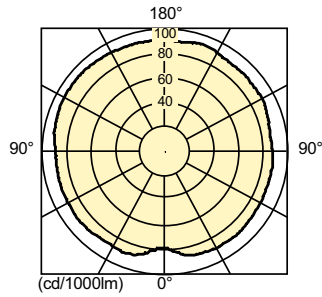

Product data

General Information		Luminous Efficacy (Rated) (Min)	
Cap-Base	PGZ18 [PGZ18]	98 lm/W	
Operating Position	UNIVERSAL [Any or Universal (U)]	Luminous Efficacy (rated) (Nom) 108 lm/W	
Flux measurement reference	Sphere	Color rendering index (CRI) 92	
Light Technical		Operating and Electrical	
Color Code	942 [CCT of 4200K]	Power Consumption	210.0 W
Luminous Flux	23,000 lumen	Voltage (Nom)	98 V
Color Designation	Cool White (CW)	Voltage (Nom)	98 V
Saturated Red (R9)	80	Controls and Dimming	
Chromaticity Coordinate X (Nom)	0.371	Dimmable	No
Chromaticity Coordinate Y (Nom)	0.366		
Correlated Color Temperature (Nom)	4200 K		

MASTERC colour CDM-T Elite MW

Mechanical and Housing

Bulb Finish	Clear
Bulb Shape	TMW28 [TMW 28mm]

Approval and Application

Mercury (Hg) Content (Max)	23 mg
Energy Consumption kWh/1000 h	210 kWh
EPREL Registration Number	473,298

Product Data

Full product code	871829113952200
-------------------	-----------------

Order product name	MASTERC CDM-TMW Elite 210W/942 1CT
Order code	928601164931
Numerator - Quantity Per Pack	1
Numerator - Packs per outer box	12
Material number (12NC)	928601164931
Full product name	MASTERC CDM-TMW Elite 210W/942 1CT
EAN/UPC - Case	8718291139539

Dimensional drawing

Product	D (max)	D	D	C (max)	C
MASTERC CDM-TMW Elite 210W/942 1CT	29 mm	1.1 inch	28 mm	188 mm	186 mm

Photometric data

Light Distribution Diagram - MASTERC CDM-TMW Elite 210W/942 1CT

Spectral Power Distribution Colour - MASTERC CDM-TMW Elite 210W/942 1CT