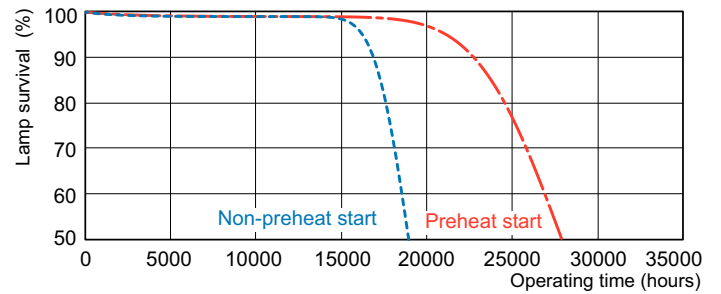

Photometric data

Spectral Power Distribution Colour - MASTER TL5 HE 14W/840 SLV/40

Lifetime

Life Expectancy Diagram - MASTER TL5 HE 14W/840 SLV/40

Life Expectancy Diagram - MASTER TL5 HE 14W/840 SLV/40

MASTER TL5 High Efficiency