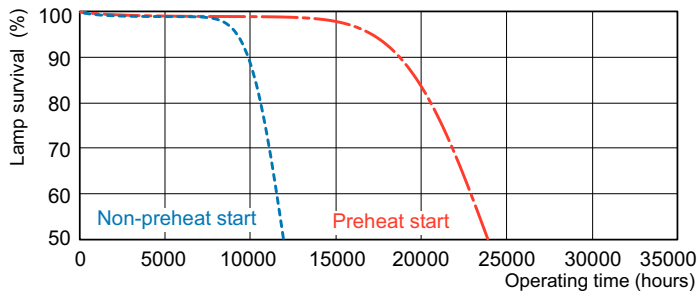

Material number (12NC)	927926084055
Full product name	MASTER TL5 HE 14W/840 SLV/40
EAN/UPC - Case	8711500867483

Dimensional drawing

Product	D (max)	A (max)	B (max)	B (min)	C (max)
MASTER TL5 HE 14W/840 SLV/40	17 mm	549.0 mm	556.1 mm	553.7 mm	563.2 mm

Photometric data

Spectral Power Distribution Colour - MASTER TL5 HE 14W/840 SLV/40

Lifetime

Life Expectancy Diagram - MASTER TL5 HE 14W/840 SLV/40

Life Expectancy Diagram - MASTER TL5 HE 14W/840 SLV/40

MASTER TL5 High Efficiency