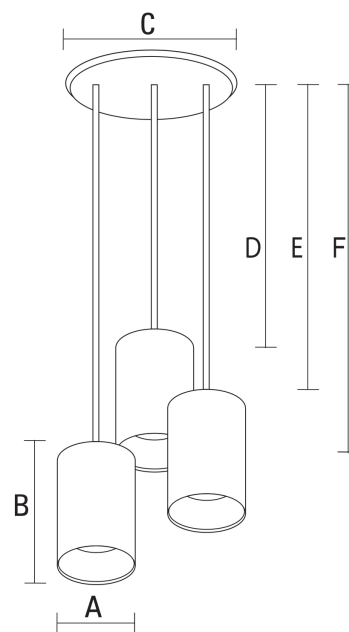

CHLOE GU10 x3

SLIP005006

Suspended luminaire CHLOE GU10 x3 for replaceable light source. Designed for suspended mounting.

Voltage **250 V**

Socket **GU10**

Degree of protection (IP) **IP20**

Technical data

Code	SLIP005006
Voltage	250 V
Protection class	I
Light source included	No
Working temperature range	-20/+40 °
Lifespan	17000 h
Housing material	Aluminum
Socket	GU10
Degree of protection (IP)	IP20
Colour	Black
Dimension (AxBxC)	3x70x125, baza 200, dł przewodów: 1200, mm
For use	Inside
Assembly method	Suspended
Application	INT
Made in	PRC
Other	MAX 3x10W LED; NO INTENDED FOR HALOGEN ,