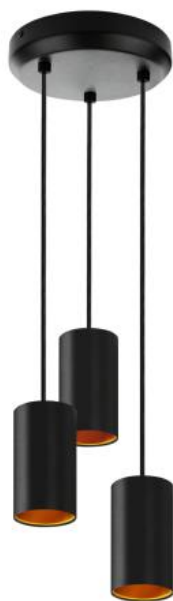

CHLOE GU10 x3

SLIP005006

Suspended luminaire CHLOE GU10 x3 for replaceable light source. Designed for suspended mounting.

Voltage **250 V**

Socket **GU10**

Degree of protection (IP) **IP20**

Technical data

Code	SLIP005006
Voltage	250 V
Protection class	I
Light source included	No
Working temperature range	-20/+40 °
Lifespan	17000 h
Housing material	Aluminum
Socket	GU10
Degree of protection (IP)	IP20
Colour	Black
Dimension (AxBxC)	3x70x125, baza 200, dł przewodów: 1200, mm
For use	Inside
Assembly method	Suspended
Application	INT
Made in	PRC
Other	MAX 3x10W LED; NO INTENDED FOR HALOGEN ,