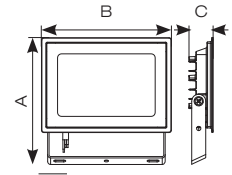

AMFLWB IP65 Floodbox mounting box product on p421