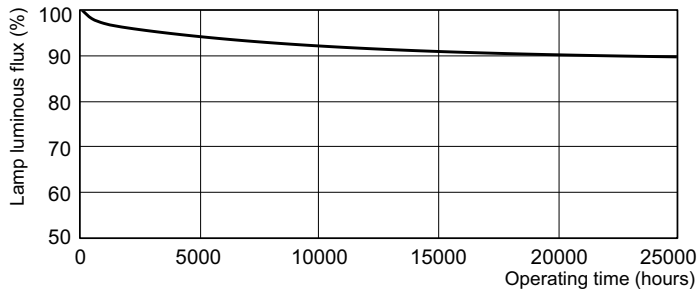

Product data

General Information		Lamp Current (Nom)	
Cap-Base	G13 [Medium Bi-Pin Fluorescent]		0.670 A
Flux measurement reference	Sphere	Controls and Dimming	
Light Technical		Dimmable	Yes
Color Code	952	Mechanical and Housing	
Luminous Flux	4,550 lumen	Bulb Shape	T8 [26 mm (T8)]
Color Designation	Daylight	Approval and Application	
Chromaticity Coordinate X (Nom)	0.34	Mercury (Hg) Content (Nom)	1.7 mg
Chromaticity Coordinate Y (Nom)	0.351	Energy Consumption kWh/1000 h	60 kWh
Correlated Color Temperature (Nom)	5200 K	EPREL Registration Number	423,530
Luminous Efficacy (rated) (Nom)	76.1 lm/W	Product Data	
Color rendering index (CRI)	92	Full product code	871150088871625
Operating and Electrical		Order product name	MASTER TL-D 90 De Luxe 58W/952 SLV/10
Power Consumption	59.8 W		

Dimensional drawing

Product	D (max)	A (max)	B (max)	B (min)	C (max)
MASTER TL-D 90 De Luxe 58W/952 SLV/10	28 mm	1,500.0 mm	1,507.1 mm	1,504.7 mm	1,514.2 mm

Photometric data

Spectral Power Distribution Colour - MASTER TL-D 90 De Luxe 58W/952 SLV/10

Lifetime

Life Expectancy Diagram - MASTER TL-D 90 De Luxe 58W/952 SLV/10

Life Expectancy Diagram - MASTER TL-D 90 De Luxe 58W/952 SLV/10

MASTER TL-D 90 De Luxe

Lifetime

Lumen Maintenance Diagram - MASTER TL-D 90 De Luxe 58W/952 SLV/10