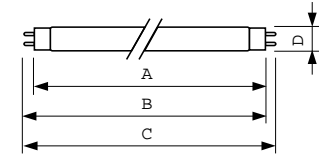

Product data

General Information		Lamp Current (Nom)	
Cap-Base	G13 [Medium Bi-Pin Fluorescent]		0.670 A
Flux measurement reference	Sphere	Controls and Dimming	
Light Technical		Dimmable	Yes
Color Code	952	Mechanical and Housing	
Luminous Flux	4,550 lumen	Bulb Shape	T8 [26 mm (T8)]
Color Designation	Daylight	Approval and Application	
Chromaticity Coordinate X (Nom)	0.34	Mercury (Hg) Content (Nom)	1.7 mg
Chromaticity Coordinate Y (Nom)	0.351	Energy Consumption kWh/1000 h	60 kWh
Correlated Color Temperature (Nom)	5200 K	EPREL Registration Number	423,530
Luminous Efficacy (rated) (Nom)	76.1 lm/W	Product Data	
Color rendering index (CRI)	92	Full product code	871150088871625
Operating and Electrical		Order product name	MASTER TL-D 90 De Luxe 58W/952 SLV/10
Power Consumption	59.8 W		

MASTER TL-D 90 De Luxe

Order code	928045095081
Numerator - Quantity Per Pack	1
Numerator - Packs per outer box	10
Material number (12NC)	928045095081

Full product name	MASTER TL-D 90 De Luxe 58W/952 SLV/10
EAN/UPC - Case	8711500888723

Dimensional drawing

Product	D (max)	A (max)	B (max)	B (min)	C (max)
MASTER TL-D 90 De Luxe 58W/952 SLV/10	28 mm	1,500.0 mm	1,507.1 mm	1,504.7 mm	1,514.2 mm

Photometric data

Spectral Power Distribution Colour - MASTER TL-D 90 De Luxe 58W/952 SLV/10