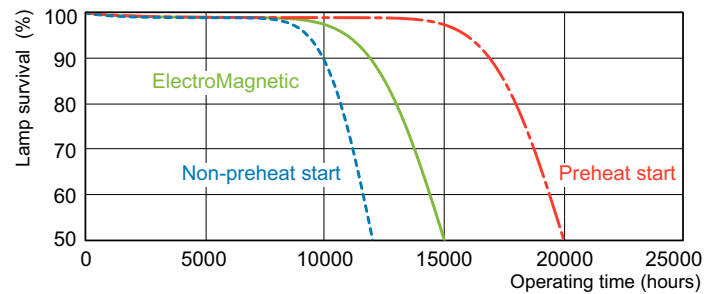

Product data

General Information		Lamp Current (Nom)	
Cap-Base	G13 [Medium Bi-Pin Fluorescent]		0.670 A
Flux measurement reference	Sphere	Controls and Dimming	
Light Technical		Dimmable	Yes
Color Code	952	Mechanical and Housing	
Luminous Flux	4,550 lumen	Bulb Shape	T8 [26 mm (T8)]
Color Designation	Daylight	Approval and Application	
Chromaticity Coordinate X (Nom)	0.34	Mercury (Hg) Content (Nom)	1.7 mg
Chromaticity Coordinate Y (Nom)	0.351	Energy Consumption kWh/1000 h	60 kWh
Correlated Color Temperature (Nom)	5200 K	EPREL Registration Number	423,530
Luminous Efficacy (rated) (Nom)	76.1 lm/W	Product Data	
Color rendering index (CRI)	92	Full product code	871150088871625
Operating and Electrical		Order product name	MASTER TL-D 90 De Luxe 58W/952 SLV/10
Power Consumption	59.8 W		

Dimensional drawing

Product	D (max)	A (max)	B (max)	B (min)	C (max)
MASTER TL-D 90 De Luxe 58W/952 SLV/10	28 mm	1,500.0 mm	1,507.1 mm	1,504.7 mm	1,514.2 mm

Photometric data

Spectral Power Distribution Colour - MASTER TL-D 90 De Luxe 58W/952 SLV/10

Lifetime

Life Expectancy Diagram - MASTER TL-D 90 De Luxe 58W/952 SLV/10

Life Expectancy Diagram - MASTER TL-D 90 De Luxe 58W/952 SLV/10

MASTER TL-D 90 De Luxe

Lifetime

Lumen Maintenance Diagram - MASTER TL-D 90 De Luxe 58W/952 SLV/10