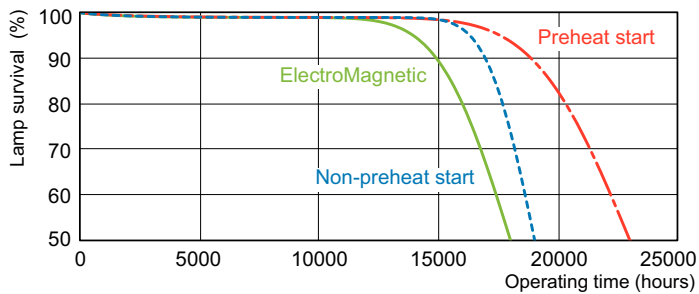

Product data

General Information		Lamp Current (Nom)	
Cap-Base	G13 [Medium Bi-Pin Fluorescent]		0.670 A
Flux measurement reference	Sphere	Controls and Dimming	
Light Technical		Dimmable	Yes
Color Code	952	Mechanical and Housing	
Luminous Flux	4,550 lumen	Bulb Shape	T8 [26 mm (T8)]
Color Designation	Daylight	Approval and Application	
Chromaticity Coordinate X (Nom)	0.34	Mercury (Hg) Content (Nom)	1.7 mg
Chromaticity Coordinate Y (Nom)	0.351	Energy Consumption kWh/1000 h	60 kWh
Correlated Color Temperature (Nom)	5200 K	EPREL Registration Number	423,530
Luminous Efficacy (rated) (Nom)	76.1 lm/W	Product Data	
Color rendering index (CRI)	92	Full product code	871150088871625
Operating and Electrical		Order product name	MASTER TL-D 90 De Luxe 58W/952 SLV/10
Power Consumption	59.8 W		

Dimensional drawing

Product	D (max)	A (max)	B (max)	B (min)	C (max)
MASTER TL-D 90 De Luxe 58W/952 SLV/10	28 mm	1,500.0 mm	1,507.1 mm	1,504.7 mm	1,514.2 mm

Photometric data

Spectral Power Distribution Colour - MASTER TL-D 90 De Luxe 58W/952 SLV/10

Lifetime

Life Expectancy Diagram - MASTER TL-D 90 De Luxe 58W/952 SLV/10

Life Expectancy Diagram - MASTER TL-D 90 De Luxe 58W/952 SLV/10

MASTER TL-D 90 De Luxe

Lifetime

Lumen Maintenance Diagram - MASTER TL-D 90 De Luxe 58W/952 SLV/10