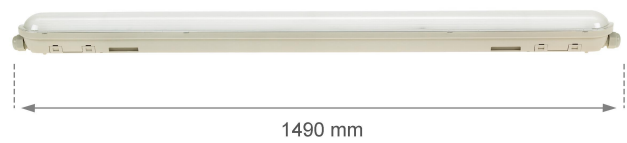

LIMEA GIGANT

SLI028027NW_PW

See
more

Hermetic luminaire LIMEA GIGANT, with a power of 75 W, high light efficacy 173 lm/W. It is made of high-quality components, supported by a 5-year warranty. It has a very high degree of protection IP65, providing protection against the ingress of dust and water jets. IK10 class provides impact resistance. It shines with light of neutral - the most universal colour (4000K). Suitable for both surface and suspended mounting. The product is certified by the National Institute of Hygiene, so it can be used in rooms with high hygienic requirements.

Power	75 W	Voltage	230 V
Luminous flux*	13000 lm (360°)	Colour temperature	4000 K
Colour of light	Neutral white	Beam angle	120 °
IK	10	Degree of protection (IP)	IP65

Technical data

Code	SLI028027NW_PW
Power	75 W
Nominal current	332 mA
Voltage	230 V
Energy consumption	75 kWh/1000h
Frequency	50HZ Hz
Protection class	I
Power supply included	+
Power factor	0.99
Useful luminous flux*	13000 lm (360°)
Luminous flux**	11200 lm (360°)
Lamp efficacy	173 lm/W
Luminous intensity	3600 cd
Colour temperature	4000 K
Colour of light	Neutral white
Beam angle	120 °
RA	80
Uniformity of color SDCM max	3
Dimmable	No
Working temperature range	-25/+40 °
Lifespan	50000 h
Housing material	POLYCARBONATE
IK	10
Degree of protection (IP)	IP65
Colour	Gray/White
Dimension (AxBxC)	1550x72x70 mm
For use	Inside/Outside
Assembly method	On the ceiling, Suspended
Application	INT/EXT
Made in	PRC
Other	MAX 10 pcs per line ,