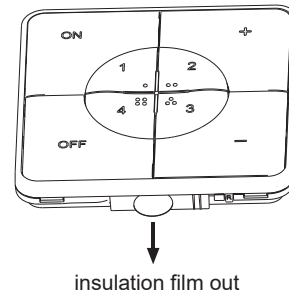

Installation with Tape