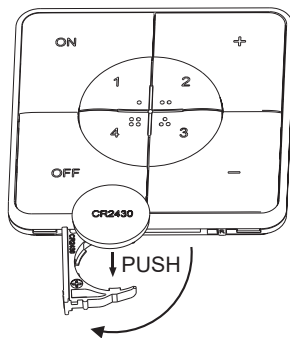

Installation with Screws

Installation using a Mounting Box

Installation with Tape

Battery Replacement

Bluetooth Operating Frequency: 2402-2480 MHz

Bluetooth Max Transmission Power: <20dBm

Battery: CR2430 – 3V