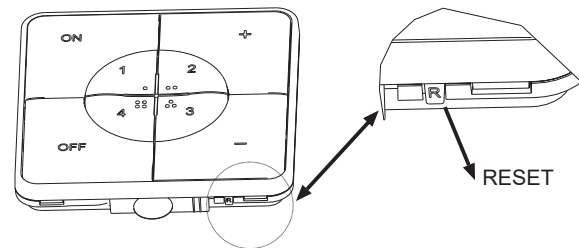

Installation with Screws

Installation using a Mounting Box

Installation with Tape

Battery Replacement

Bluetooth Operating Frequency: 2402-2480 MHz

Bluetooth Max Transmission Power: <20dBm

Battery: CR2430 – 3V