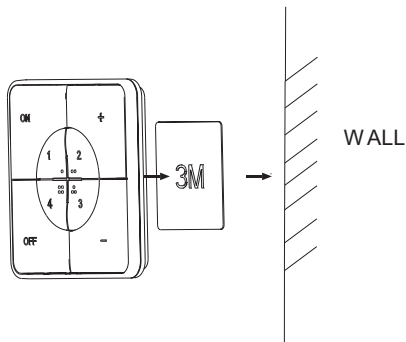

Installation with Tape