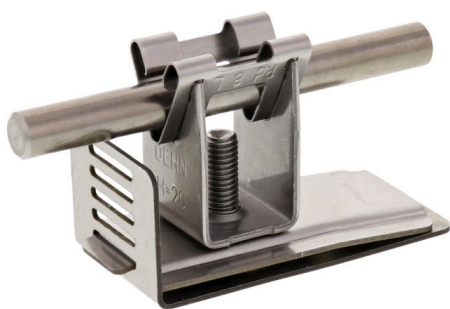

NEW DLH DG 8 H20 KB2.8 KU V2A (206 379)

Figure without obligation

Type	DLH DG 8 H20 KB2.8 KU V2A
Part No.	206 379
Material of roof conductor holder	StSt
Clamping range	2-8 mm
Height of conductor holder	20 mm
Material of conductor holder	StSt
Conductor support Rd	8 mm
Type of conductor holder	DEHNgrip
Female thread	M6
Conductor routing	loose
Type of roofing	aluminium shingles, PREFA roof systems as well as bitumen, wood and stone shingles
Fixing possibility	clamping
Standard	EN 62561-4
Weight	56 g
Customs tariff number	85389099
GTIN	4013364430983
PU	50 Stk