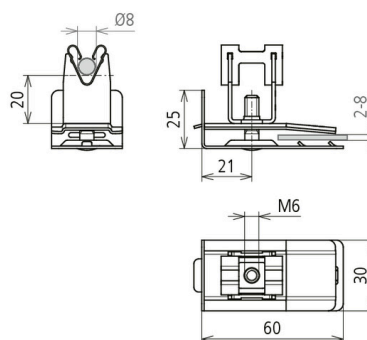

NEW DLH DG 8 H20 KB2.8 KU V2A (206 379)

Figure without obligation

Type	DLH DG 8 H20 KB2.8 KU V2A
Part No.	206 379
Material of roof conductor holder	StSt
Clamping range	2-8 mm
Height of conductor holder	20 mm
Material of conductor holder	StSt
Conductor support Rd	8 mm
Type of conductor holder	DEHNgrip
Female thread	M6
Conductor routing	loose
Type of roofing	aluminium shingles, PREFA roof systems as well as bitumen, wood and stone shingles
Fixing possibility	clamping
Standard	EN 62561-4
Weight	56 g
Customs tariff number	85389099
GTIN	4013364430983
PU	50 Stk

We reserve the right to introduce changes in performance, configuration and technology, dimensions, weights and materials in the course of technical progress. The figures are shown without obligation.