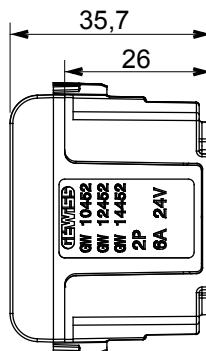

Product Data Sheet

GW15452

CHORUSMART - Domestic range

Wide range of control devices, sockets for power supply (conforming to national and international standards) signal pick-up, climate control, comfort management, technical alarm signalling and emergency lighting management. The ChoruSmart modular devices are available in five colours, glossy white, satin white, natural beige, satin black and lacquered titanium and in various sizes from 1/2, 1, 2 and 3 modules. Thanks to the mounting supports for rectangular, square and round boxes, endless combinations can be created with the ChoruSmart range of plates.

Category	SELV socket	Description	2P - 6A - 24V polarised
Colour	Satin White	For plug pins	Flat
No. modules	1	Electrocod	0131
Material	Technopolymer		

DIMENSIONAL

STANDARDS/APPROVALS