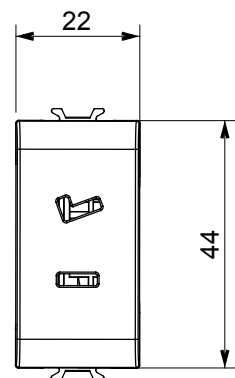

Product Data Sheet

GW15452

CHORUSMART - Domestic range

Wide range of control devices, sockets for power supply (conforming to national and international standards) signal pick-up, climate control, comfort management, technical alarm signalling and emergency lighting management. The ChoruSmart modular devices are available in five colours, glossy white, satin white, natural beige, satin black and lacquered titanium and in various sizes from 1/2, 1, 2 and 3 modules. Thanks to the mounting supports for rectangular, square and round boxes, endless combinations can be created with the ChoruSmart range of plates.

Category	SELV socket	Description	2P - 6A - 24V polarised
Colour	Satin White	For plug pins	Flat
No. modules	1	Electrocod	0131
Material	Technopolymer		

DIMENSIONAL

STANDARDS/APPROVALS