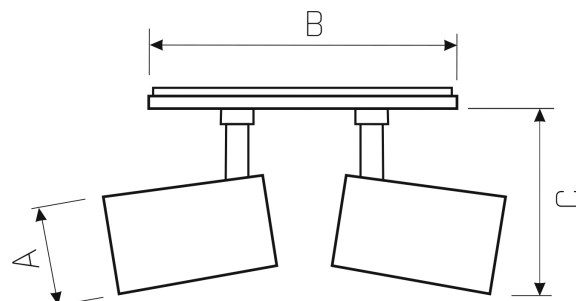

# PESO 2

WOJP03306

LED luminaire PESO 2, with a power of 38 W, high light efficacy 150 lm/W. It is made of high-quality components, supported by a 5-year warranty. Lights up with neutral light - the most universal colour (4000K), which is suitable for the rooms we use on a daily basis, ensuring comfort during everyday activities. Narrow beam angle 12° gives directional light so that selected objects or surfaces can be better exposed. Designed for recessed mounting.

Power	<b>38 W</b>	Voltage	<b>230 V</b>
Colour temperature	<b>4000 K</b>	Colour of light	<b>Neutral white</b>
Beam angle	<b>12 °</b>	Degree of protection (IP)	<b>IP20</b>

## Technical data

Code	WOJP03306
Power	38 W
Nominal current	181.7 mA
Voltage	230 V
Energy consumption	38 kWh/1000h
Frequency	50HZ Hz
Protection class	II
Power supply included	+
Manufacturer of power supply	TRIDONIC
Power factor	0.93
Useful luminous flux*	5700 lm (360°)
Luminous flux**	3420 lm (360°)
Lamp efficacy	150 lm/W
Colour temperature	4000 K
Colour of light	Neutral white
Beam angle	12 °
RA	80
Light source included	+
Producer of LED diodes	CREE
Uniformity of color SDCM max	3
Dimmable	OPC
Working temperature range	-20/+40 °
Lifespan	50000 h
Housing material	Aluminum
Degree of protection (IP)	IP20
Colour	White
Dimension (AxBxC)	82x280x100 mm
Mounting hole	272x92 mm
For use	Inside
Assembly method	Recessed
Application	Inside
Made in	PL