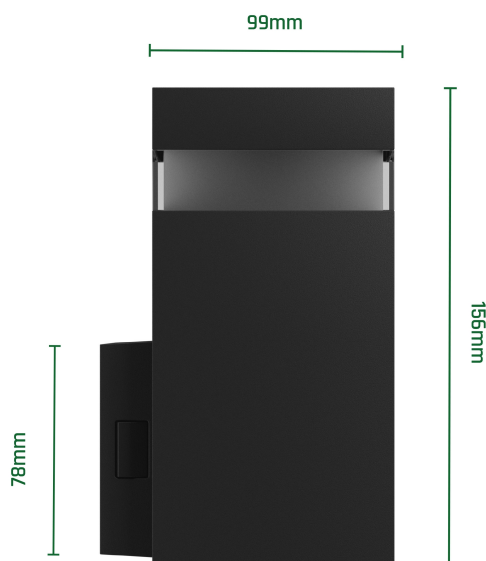

## Technical data

|                           |  |
|---------------------------|--|
| Code                      | SLI003027CCT_PW                                    |
| Power                     | 9 W  |
| Nominal current           | 65 mA  |
| Voltage                   | 230 V  |
| Energy consumption        | 9 kWh/1000h  |
| Frequency                 | 50HZ Hz  |
| Protection class          | II   |
| Power factor              | 0,5  |
| Useful luminous flux*     | 1000 lm (360°)                                     |
| Luminous flux**           | 700 lm (360°)                                      |
| Lamp efficacy             | 111 lm/W   |
| Colour temperature        | 3000/4000/6000 K                                   |
| Colour of light           | CCT  |
| Beam angle                | 30 °   |
| RA                        | 80   |
| Light source included     | +  |
| Dimmable                  | No   |
| Working temperature range | -20/+40 °  |
| Lifespan                  | 17000 h  |
| Housing material          | Plastic  |
| Degree of protection (IP) | IP54   |
| Colour                    | Black  |
| Dimension (AxBxC)         | 99x78x156 mm                                       |
| For use                   | Inside/Outside                                     |
| Assembly method           | On the ceiling                                     |
| Application               | INT/EXT  |
| Made in                   | PRC  |
| Other                     | Light color change function<br>3000K/4000K/6000K , |