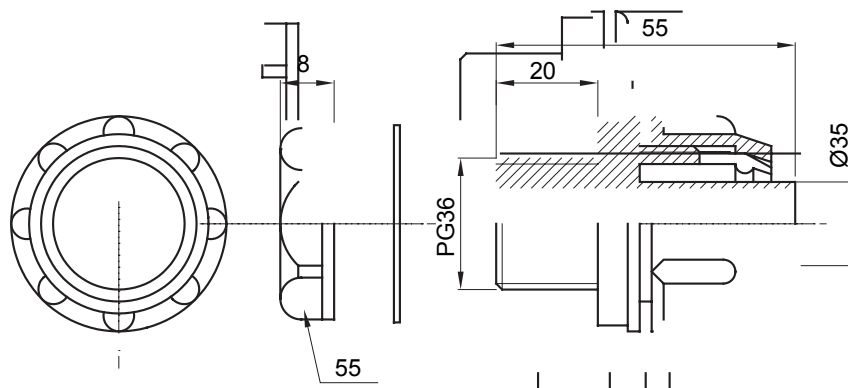

## DX56435

DF Range

Straight and revolving coupling device for sheath with IP54 protection degree.

Colour	Grey RAL 7035	IP degree	IP54
PG pitch	36	Sheath Ø (mm)	35
Type	Fixed	Electrocod	210

### DIMENSIONAL