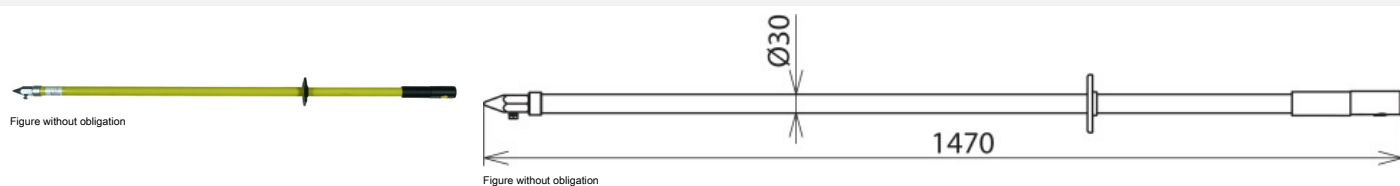

EV TS STK 1470 (758 075)

Discharge device with contact electrode.

Can be combined with earth cable (Part No. 758 116, 758 125, 758 135 or 758 216).

Type	EV TS STK 1470
Part No.	758 075
Tube length	1310 mm
Total length (l _c)	1470 mm
Screw	M8 x 20 mm
Use	Not suitable for use in wet weather conditions
Material (contact electrode)	Cu alloy/gal Sn
Material (insulating tube)	Glass-fibre reinforced polyester tube
Weight	1,08 kg
Customs tariff number	85369095
GTIN	4013364247789
PU	1 Stk